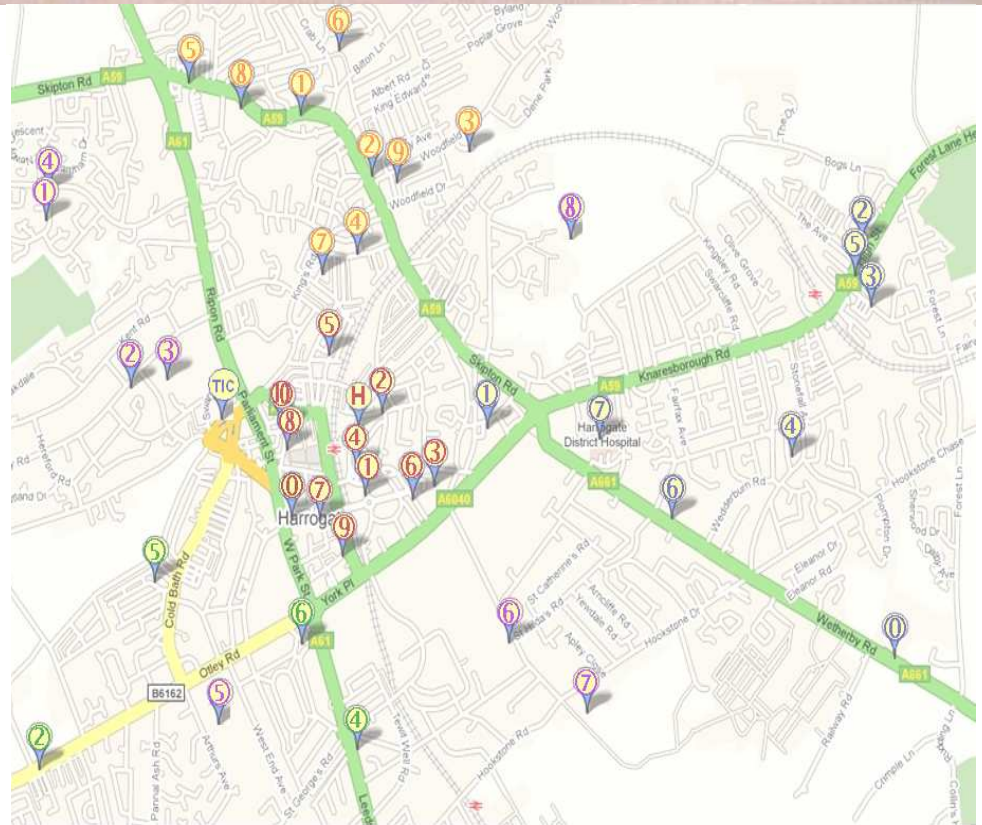

### Bilton, North side

- ① Bar Methodist
- ② Bilton Grange URC
- ③ Calvary Chapel
- ④ Grove Road Methodist
- ⑤ New Life in Christ
- ⑥ St John's CE
- ⑦ St Luke's CE
- ⑧ St Joseph's RC
- ⑨ Woodfield Gospel Hall

### Starbeck & Woodlands, East side

- ① Christ Church CE
- ② Starbeck Methodist
- ③ Starbeck Mission
- ④ St Aelred's RC
- ⑤ St Andrew's CE
- ⑥ Woodlands Methodist
- ⑦ Harrogate District Hospital

### Leeds Road, South side

- ② Harlow Hill Methodist
- ④ St Mark's CE
- ⑤ St Mary's CE
- ⑥ Trinity Methodist

*Churches in italics enjoy good relationships with Churches Together even if not as members.*

Map: © 2008 Google – Map data ©2008 Tele Atlas